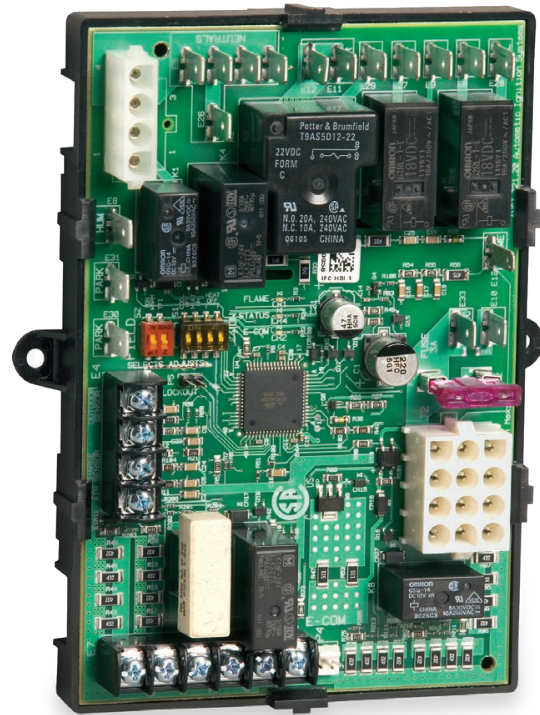

resideo

S9200U UNIVERSAL INTEGRATED FURNACE CONTROL

Meet more single-stage furnace applications
by stocking just one universal control

S9200U Universal IFC

Simplify your stock with one universal control

Lennox, Goodman, Trane, Rheem, Nordyne, York, ICP – the list of single-stage furnace brands compatible with Resideo's S9200U Universal Integrated Furnace Control goes on and on. So you can keep an S9200U IFC in your truck and know you're covered for many single-stage control replacements.

PLUG & PLAY

Save time with simple installation.

UNIVERSAL

Meet many single-stage furnace control applications with just one IFC, greatly reducing your inventory and helping you make just one trip per job. The S9200U IFC replaces more than 200 other models.

VERSATILE

Part of the universal compatibility are multiple wire harnesses to adapt the S9200U to different repair services. When coupled with a 120V Hot Surface Igniter, the S9200U can replace furnace boards with 80V igniters.